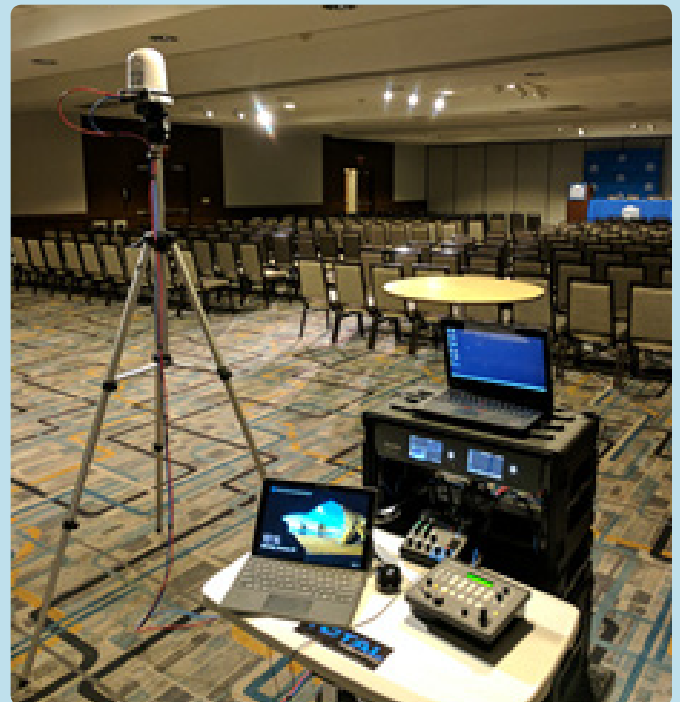

On-site production with the **TW Mediacart™**, our proprietary portable production system, includes:

- ▶ Multiple robotic HD cameras
- ▶ On-screen graphics
- ▶ Picture-in-a-picture
- ▶ Direct PowerPoint and media embedding
- ▶ High quality audio mixing
- ▶ Full HD recording
- ▶ Minimal setup and breakdown time